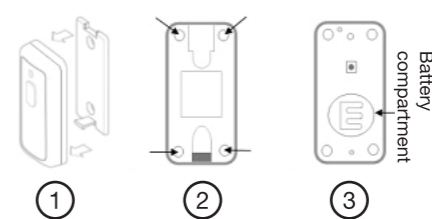

3. Change battery - remove the old battery first. Pay attention to the battery orientation – the coin battery is in correct position when the writing on it is face up (towards you, as you look at it).
4. Slide new coin battery all the way into battery compartment; reassemble unit.

Specifications:

1. Advanced Technology: 2.4 Ghz Smart-Code
2. Operating range: Up to 200 ft, open space (outdoors) – actual distance varies according to house construction.
3. Up to four Model CA-SOS' are supported
4. Battery type: size 2032 coin battery
5. Battery life: up to 24 months
6. Operating temperature: +10 to +40°C
7. Size: 2.5" x 3.8" x 1" Wt: 4 Oz
8. Spec is subject to change

English

Operating Guide

Thank you for purchasing this product, please read before use
(Keep this manual for future reference)