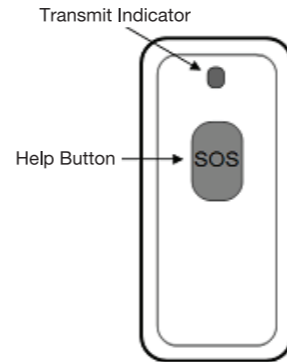

USER'S MANUAL Emergency Help Button

English

Model CA-SOS is an optional accessory for the **CentralAlert™** Visual Alert System. It is a wireless personal pager designed for paging HELP.

When activated, a wireless signal is sent to a **CentralAlert™** Master-Unit. This activates all alerting outputs while "SOS" is shown on its display.

English

2. This indicates the unit is working normally.

Registering Model SOS:

Model CA-SOS must be learned by a Master-Unit in order to work with the system.

1. Press and hold the **"SOS/Test"** button on the **CentralAlert™** Master-Unit for about 5 seconds (in **RUN** mode) to set it to a Learn mode. Digital display shows **"LEAr."**
2. Press and hold the **"SOS/Test"** button on Model CA-SOS for about 5 seconds until the Master-Unit responds.
3. Registration is now completed. Press the **"SNOOZE/RESET"** button on the Master-Unit to end the Learn mode.

English

Testing:

1. Press the **"SOS/Test"** button to test.
2. Confirm that the Master-Unit activates all alerting outputs in response.

Installation:

1. Model CA-SOS comes with a lanyard and may be worn as a personal pager. It can also be mounted near any convenient place such as bathroom or kitchen (use a piece of 1" x 1" double sided sponge tape).

English

Replace Battery:

1. Press on latch to separate SOS button from back plate.
2. Unscrew screws from corners, separate center section from unit.

English

3. Change battery - remove the old battery first. Pay attention to the battery orientation – the coin battery is in correct position when the writing on it is face up (towards you, as you look at it).
4. Slide new coin battery all the way into battery compartment; reassemble unit.